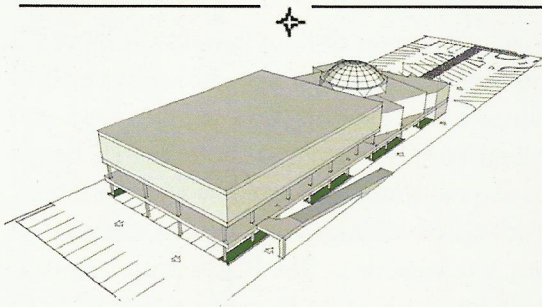

## OUTLINE OF NEW MASJID COMPLEX

The main features of the New Masjid Complex will include:

- A newly built Masjid on 20,000 sq. ft with an Islamic look along with dome and minaret
- Main prayer hall with separate facilities for 500 men and 100 women
- Islamic school facility for about 300 students
- Separate stair case and elevators access for men, women, and disabled
- Separate rest room, change room, and wudu facilities for men and women
- Library, meeting rooms, Imam's office, and Musafir's room
- Community hall for about 300 people
- Recreational facilities for men and women
- Kitchen, storage, lobby, and reception area
- Funeral facility (deceased body washing room)
- Parking stalls for 130 vehicles

## What can you do to help ICK?

---

The Islamic Center of Kent is centrally located in the City of Kent serving about 1,000 Muslim families living in the cities of Kent, Renton, Federal Way, Auburn and Tukwila. ICK has so far acquired 1.35 acres of land with two residential buildings with current capacity of about 200 Musullees. The ICK has undertaken a plan to build a new multi-purpose Masjid in the premise. Construction of the new Masjid complex is planned to be completed by 2017 and will increase capacity from existing 200 to 600 Musullees to provide varieties of services & facilities required by the growing number of Musullees in the locality. Implementation of the new Musullees in the locality. Implementation of the new Masjid complex will cost about \$4 to \$5 million.